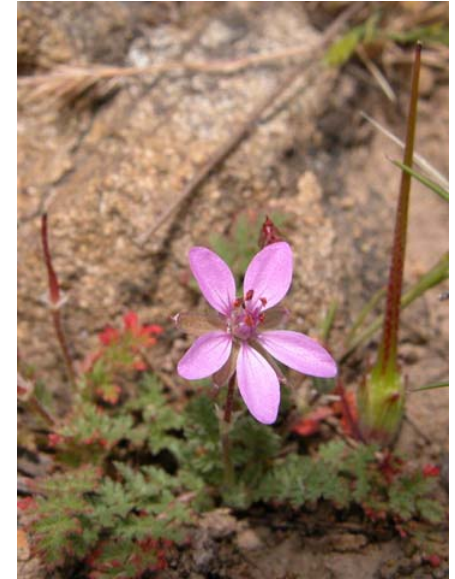

Narrow-leaf Mule's Ear  
*Wyethia angustifolia*  
Native Perennial  
Sunflower Family

Gray Mule's Ear  
*Wyethia helenioides*  
Native Perennial  
Sunflower Family

Purple Sanicle  
*Sanicula bipinnatifida*  
Native Perennial  
Carrot Family

Elegant Clarkia  
*Clarkia unguiculata*  
Native Annual  
Evening Primrose Family

Long-beaked Filaree  
*Erodium botrys*  
Introduced Annual  
Geranium Family

Red-stem Filaree  
*Erodium cicutarium*  
Introduced Annual  
Geranium Family